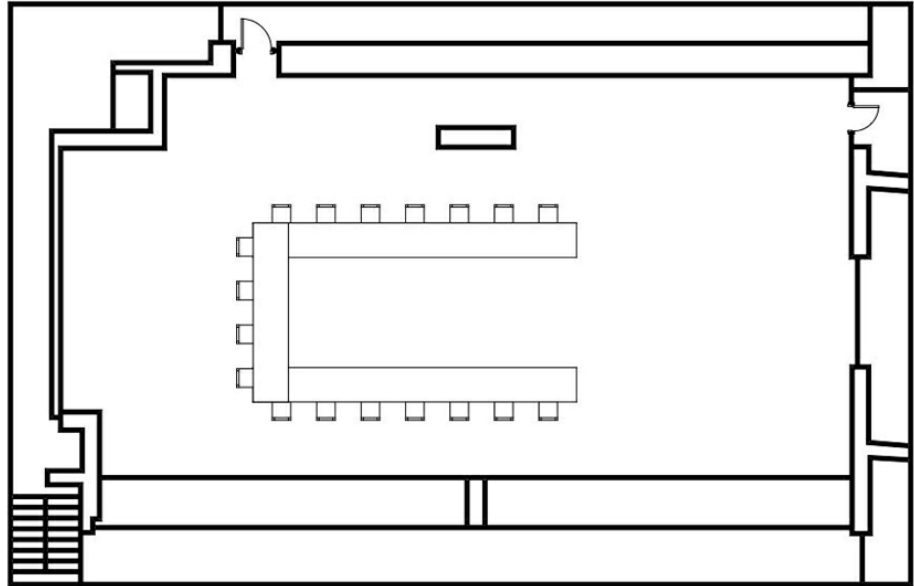

## S. Jeronimo • U-Shape

Room Size 9.7m x 11.8m  
Floor space 127m<sup>2</sup>  
Ceiling Height 4.0m

A modern conference room ( 127m<sup>2</sup> ), with natural daylight, featuring high-technology equipment. Can accommodate up to 110 people.