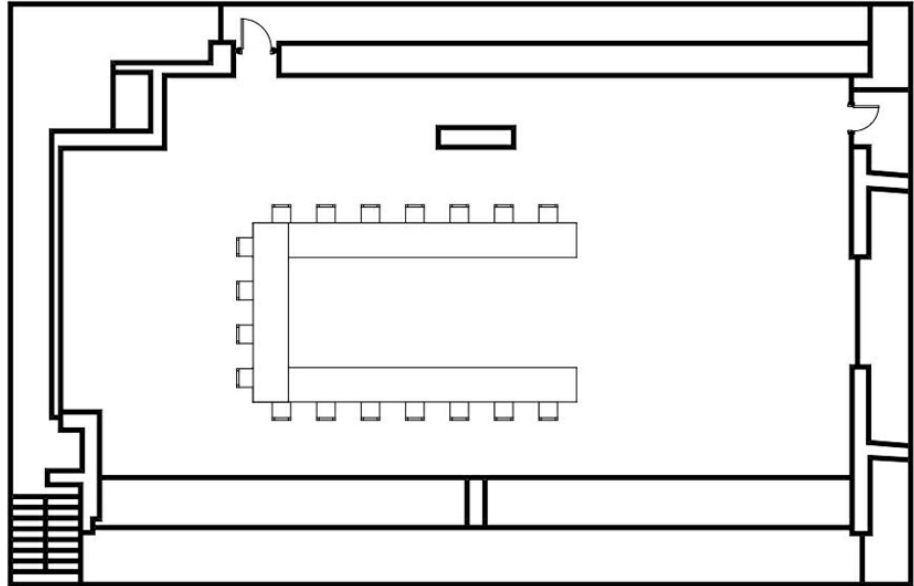

S. Jeronimo • U-Shape

Room Size	9.7m x 11.8m
Floor space	127m ²
Ceiling Height	4.0m

A modern conference room (127m²), with natural daylight, featuring high-technology equipment. Can accommodate up to 110 people.