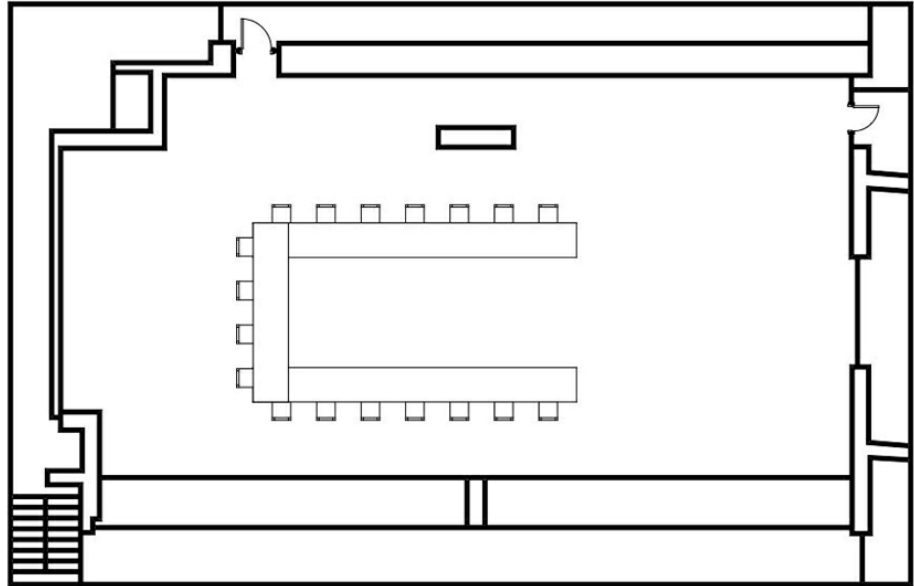

S. Jeronimo • U-Shape

Room Size 9.7m x 11.8m
Floor space 127m²
Ceiling Height 4.0m

A modern conference room (127m²), with natural daylight, featuring high-technology equipment. Can accommodate up to 110 people.