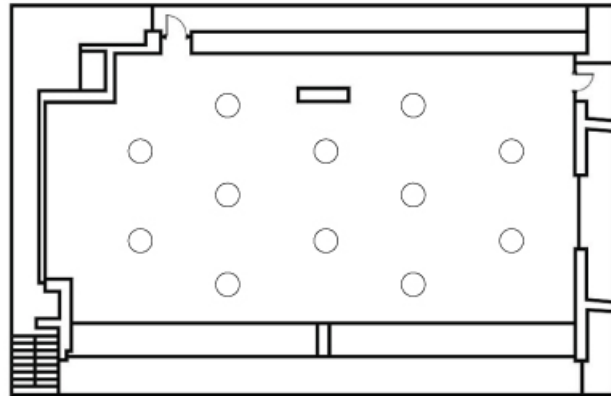

## S. Jeronimo - Reception

Room Size	9.7m x 11.8m
Floor space	127m <sup>2</sup>
Ceiling Height	4.0m

**A modern conference room ( 127m<sup>2</sup> ), with natural daylight**, featuring high-technology equipment. Can accommodate up to 110 people.