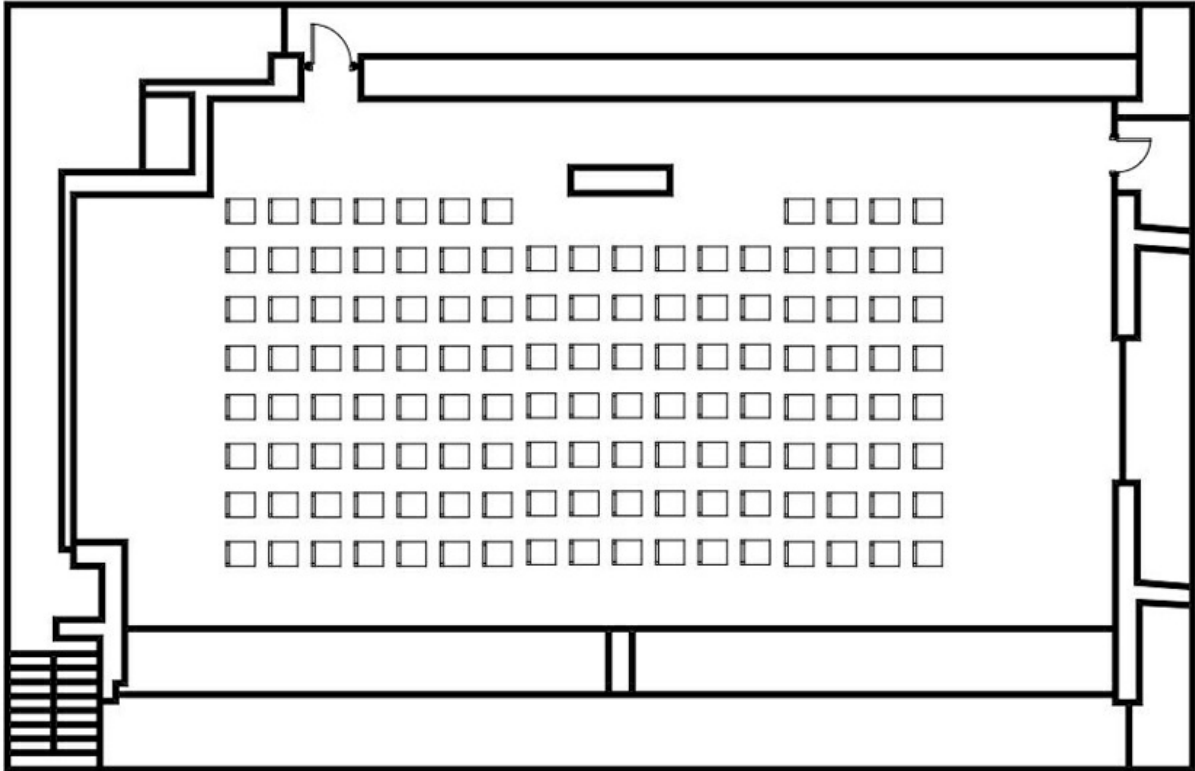

THE LUXURY COLLECTION
Hotels & Resorts

S. Jeronimo - Banquet

Max. Capacity: 70

S. Jeronimo - Theatre

Max. Capacity: 120

S. Jeronimo - Reception

Max. Capacity: 100

S. Jeronimo - Classroom

Max. Capacity: 60

S. Jeronimo - U-Shape

Max. Capacity: 31