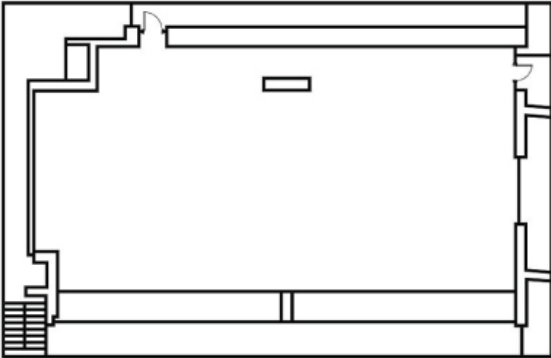

Convento do Espinheiro • 7000 Evora • PT • Phone: (351) 266 788200
Contact: Sales Department , sales@conventodoespinheiro.com, , +351 266 788 200

THE LUXURY COLLECTION™
Hotels & Resorts

S. Jeronimo

Room Size	9.7m x 11.8m
Floor space	127m ²
Ceiling Height	4.0m

A modern conference room (127m²), with natural daylight, featuring high-technology equipment. Can accommodate up to 110 people.

S. Jeronimo - Default Floor Plan

Max. Capacity: 120

Convento do Espinheiro • 7000 Evora • PT • Phone: (351) 266 788200
Contact: Sales Department , sales@conventodoespinheiro.com, , +351 266 788 200

THE LUXURY COLLECTION
Hotels & Resorts

S. Jeronimo - Banquet

Max. Capacity: 70

S. Jeronimo - Theatre

Max. Capacity: 120

S. Jeronimo - Reception

Max. Capacity: 100

S. Jeronimo - Classroom

Max. Capacity: 60

S. Jeronimo - U-Shape

Max. Capacity: 31