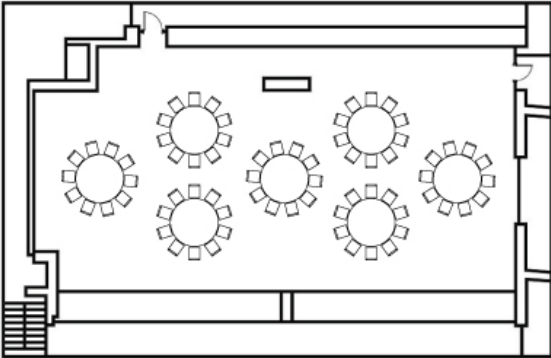

A modern conference room (127m²), with natural daylight, featuring high-technology equipment. Can accommodate up to 110 people.

S. Jeronimo - Default Floor Plan

Max. Capacity: 120

Convento do Espinheiro • 7000 Evora • PT • Phone: (351) 266 788200
Contact: Sales Department , sales@conventodoespinheiro.com, , +351 266 788 200

THE LUXURY COLLECTION
Hotels & Resorts

S. Jeronimo - Banquet

Max. Capacity: 70

S. Jeronimo - Theatre

Max. Capacity: 120

S. Jeronimo - Reception

Max. Capacity: 100

S. Jeronimo - Classroom