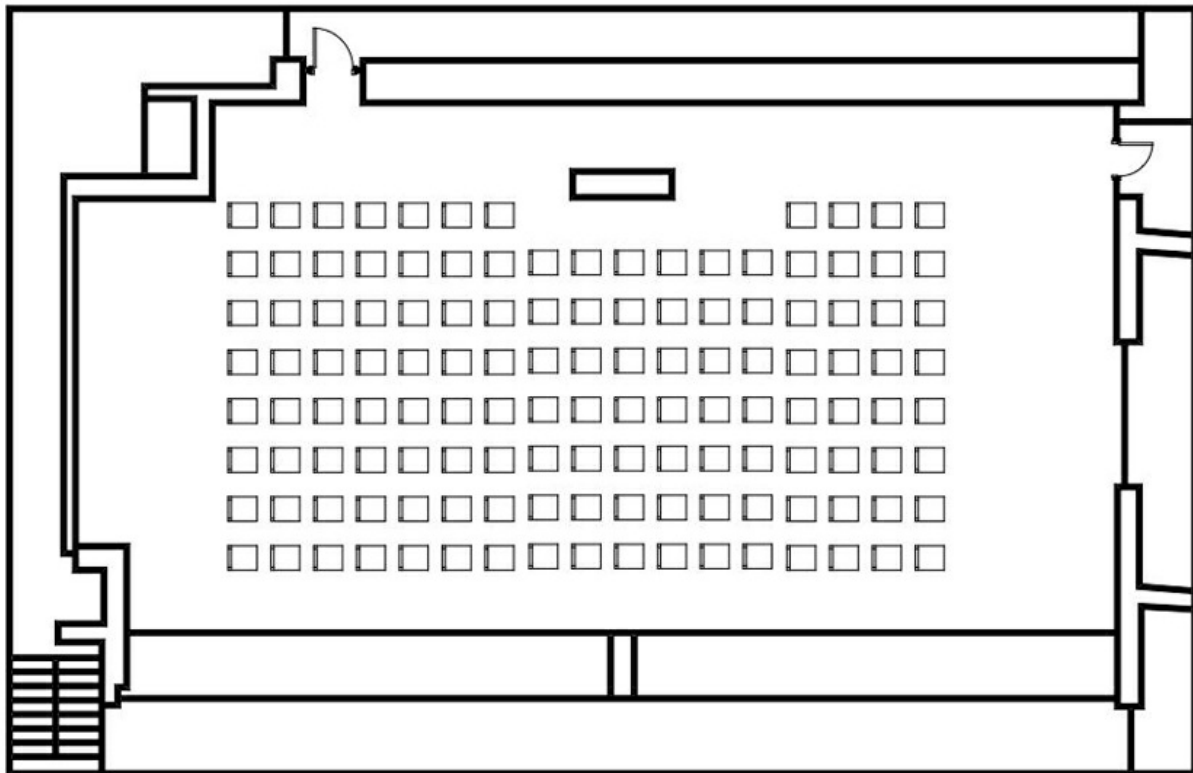

A modern conference room (127m²), with natural daylight, featuring high-technology equipment. Can accommodate up to 110 people.

S. Jeronimo - Default Floor Plan

Max. Capacity: 120

Convento do Espinheiro • 7000 Evora • PT • Phone: (351) 266 788200
Contact: Sales Department , sales@conventodoespinheiro.com, , +351 266 788 200

THE LUXURY COLLECTION
Hotels & Resorts

S. Jeronimo - Banquet

Max. Capacity: 70

S. Jeronimo - Theatre

Max. Capacity: 120

S. Jeronimo - Reception

Max. Capacity: 100

S. Jeronimo - Classroom

Max. Capacity: 60

S. Jeronimo - U-Shape

Max. Capacity: 31